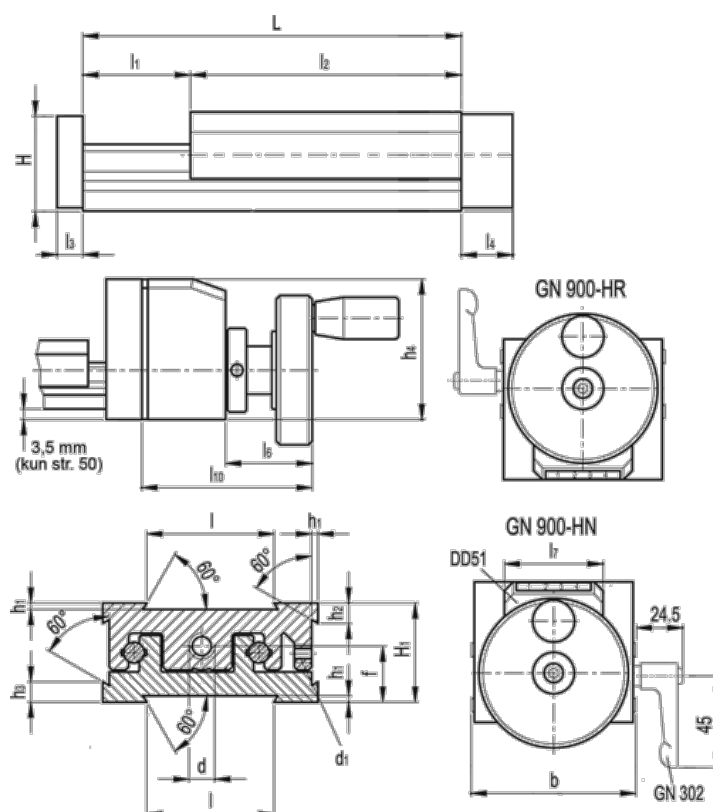

Article number: 20781030

Description: Adjustable slide unit
GN 900-120-185-25-HR-2

Measures

b = 120	h3 = 13.8	l7 = 33
d = M10x1	h4 = 57	l10 = 75
d1 = M5	l = 80	
f = 26.3	L - l1 = 185-25	
H = 45.0	l2 = 160	
h1 = 2.0	l3 = 10	
H1 = 46	l4 = 18	
h2 = 13.8	l6 = 40	